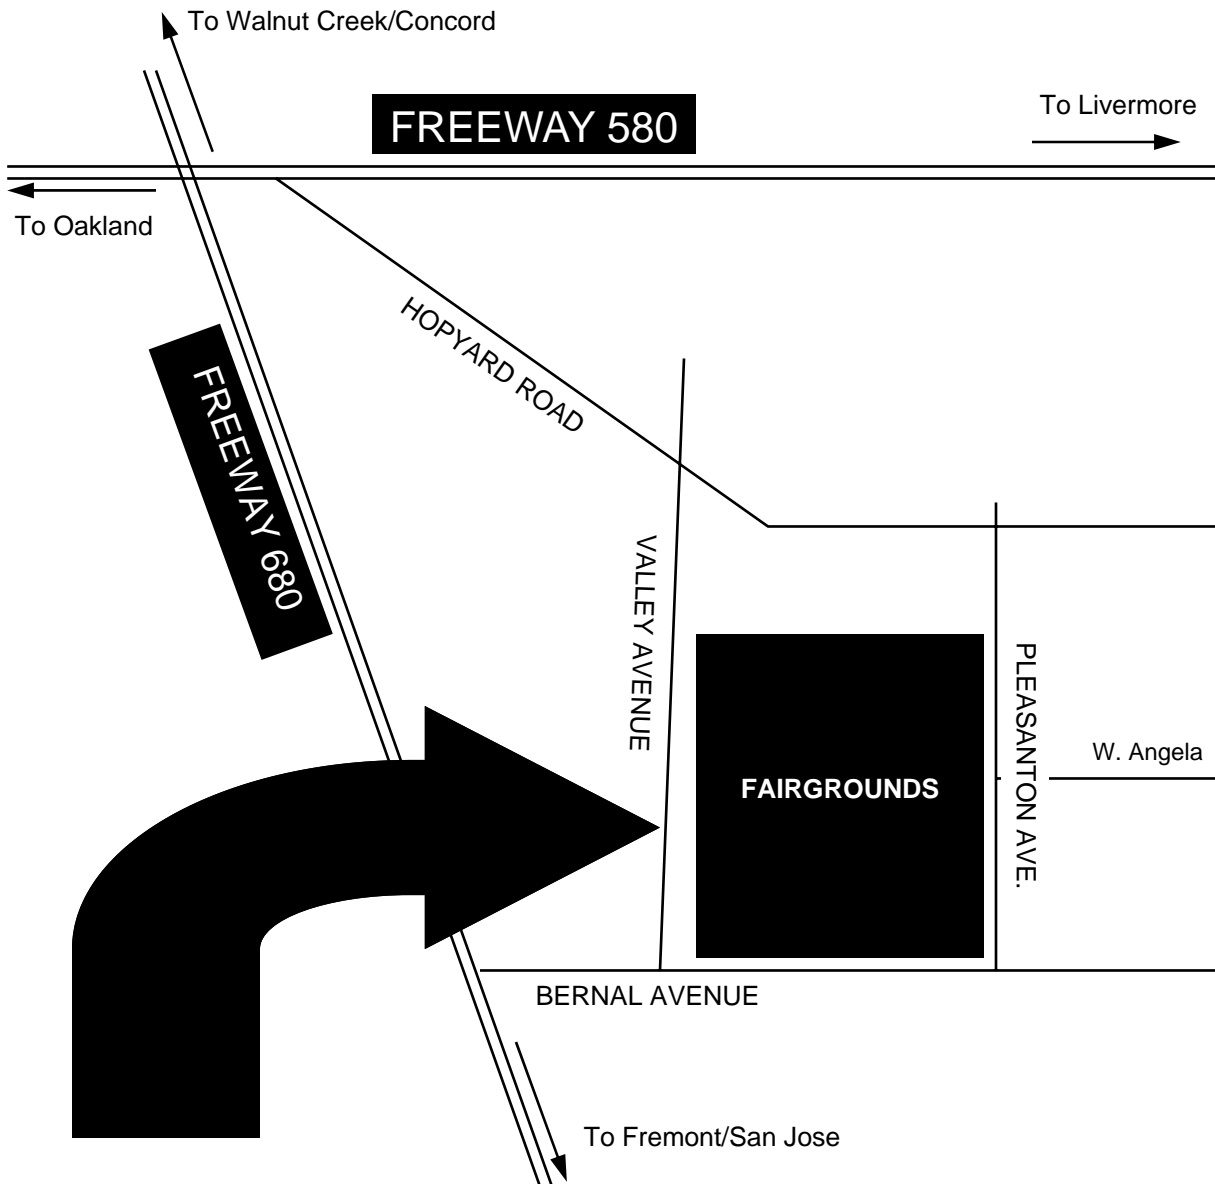

DIRECTIONS TO THE ALAMEDA COUNTY FAIRGROUNDS PLEASANTON, CA

ENTER THE FAIRGROUNDS FROM VALLEY AVENUE - GATE 12. PROCEED STRAIGHT TO THE VIP PARKING LOT. THE ROAD-E-O IS BEING HELD AT THE "AMADOR PAVILION" NEXT TO THE RACE TRACK.